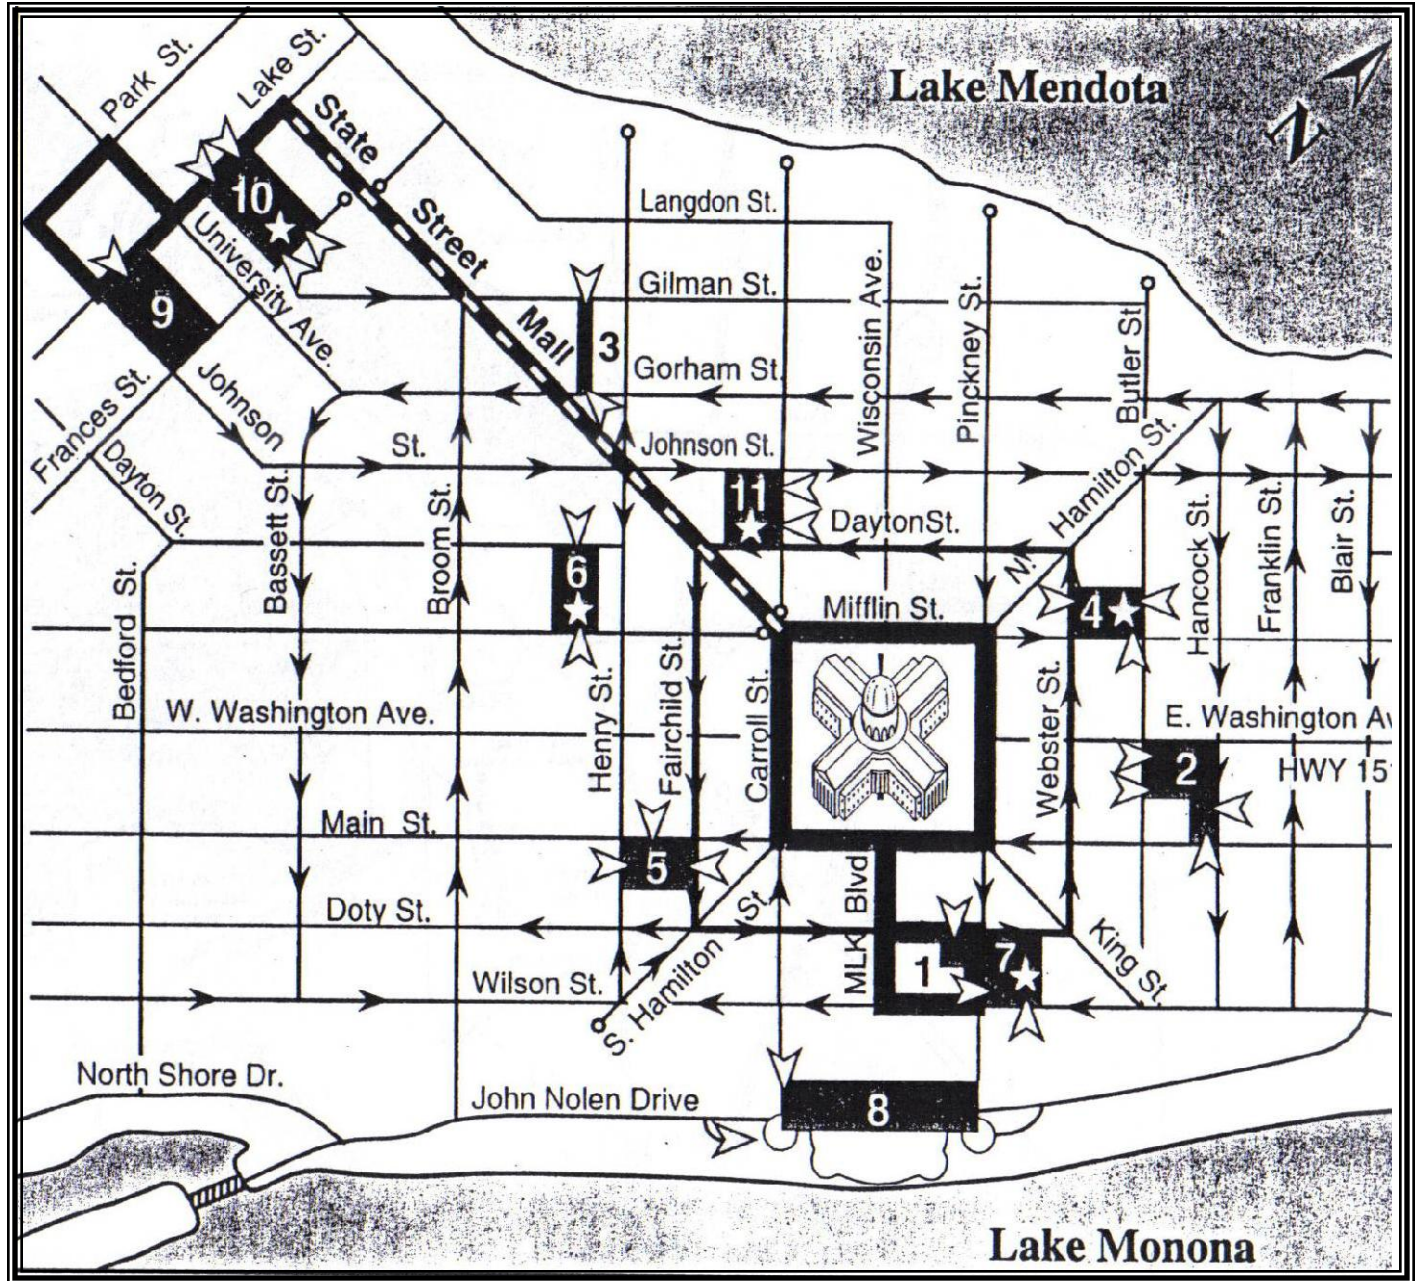

YAM,
Capitol Ceremony
 Downtown Parking
 Madison, Wisconsin

- #2—Brayton Parking Lot
- #4—Capitol Square North Ramp
- #6—Overture Center Ramp
- #7—Government East Ramp
- #10—State Street Campus Ramp
- #11—State Street Capitol Ramp

Arrows indicate pkg ramp entrances

*please note
 #5--pkg. ramp is no longer available for general pkg.

#8—there is also parking under the Monona Terrace Convention Center

Go to this website for the city of Madison Parking Utility for rates, hours, etc.—<http://www.ci.madison,wi.us/parking/downtownMap.html>